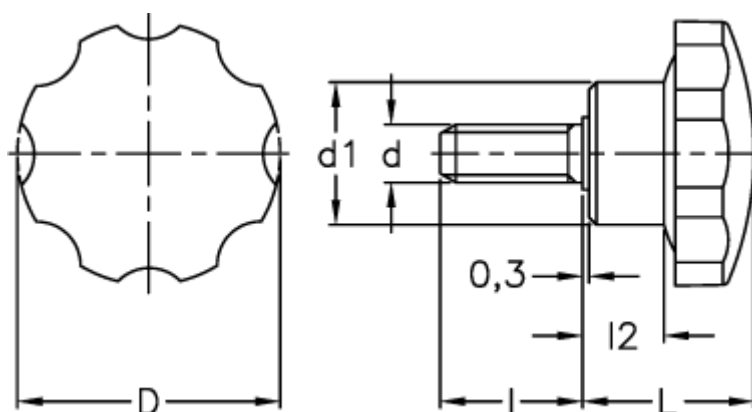

Data Sheet

Article number: 2302073451
Description: E+G Lobe knob
VH.153/62 p-M12x30

Measures

D = 62
d1 = 24
d 6g = M12
l = 30
L = 35
l2 = 13